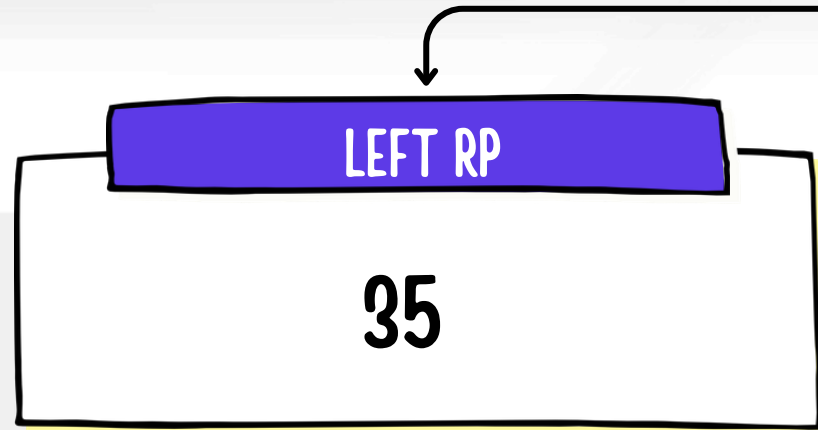

15

RIGHT RP

15

LEVEL INCOME

2500/-

1 RP = 5000BV

STAR

1 RP = 5000BV

BRONZE

LEVEL INCOME
7500/-

1 RP = 5000BV

SILVER

LEFT RP

115

RIGHT RP

115