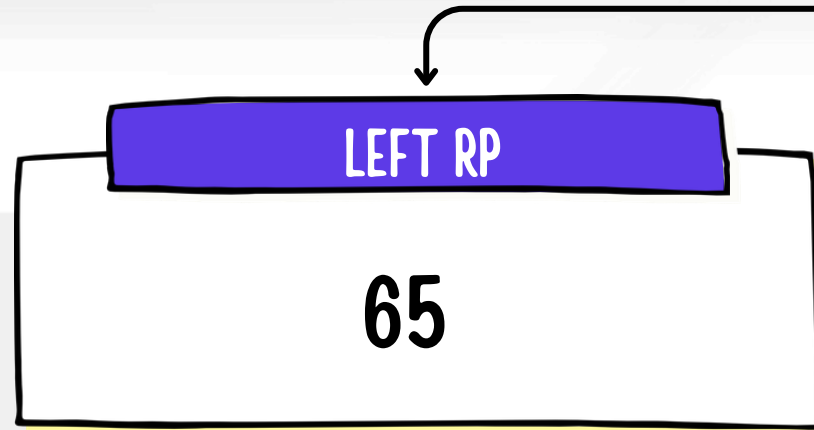

15

RIGHT RP

15

LEVEL INCOME

2500/-

1 RP = 5000BV

STAR

1 RP = 5000BV

BRONZE

LEVEL INCOME
7500/-

1 RP = 5000BV

SILVER

LEFT RP

115

RIGHT RP

115